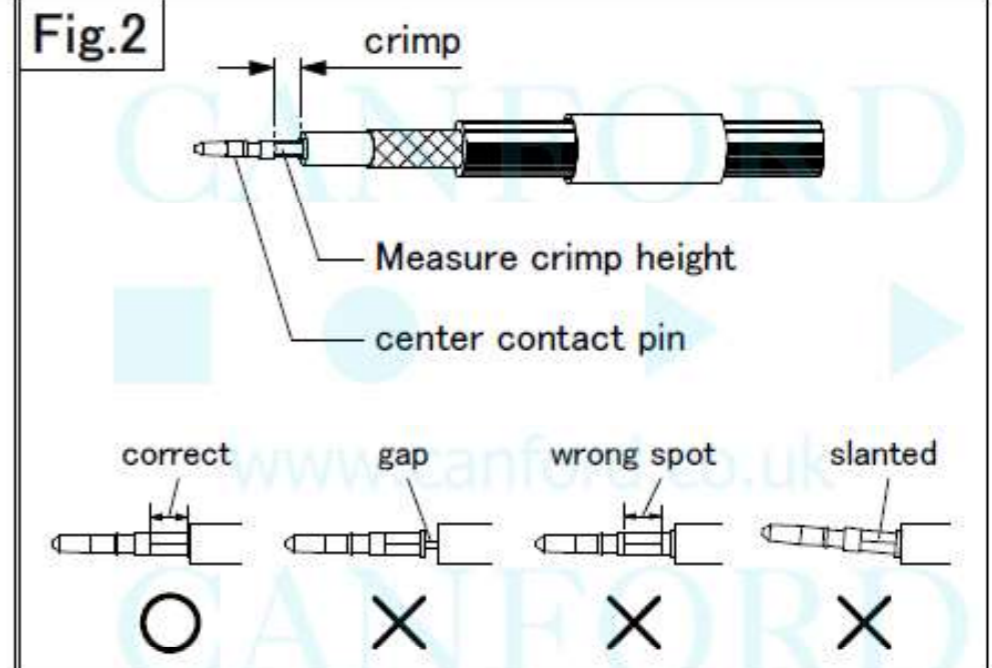

BNC	N (S)
straight  (die casting)	straight 
(slim type) 	right-angle 
right-angle 	TNC 
F	Pin Connector (RCA)
	

Use CANARE tools to assemble CANARE products. Otherwise specified electric conductivity or mechanical strength may not be achieved.

**CANARE**  
COAXIAL CRIMP CONNECTOR  
ASSEMBLY PROCEDURES