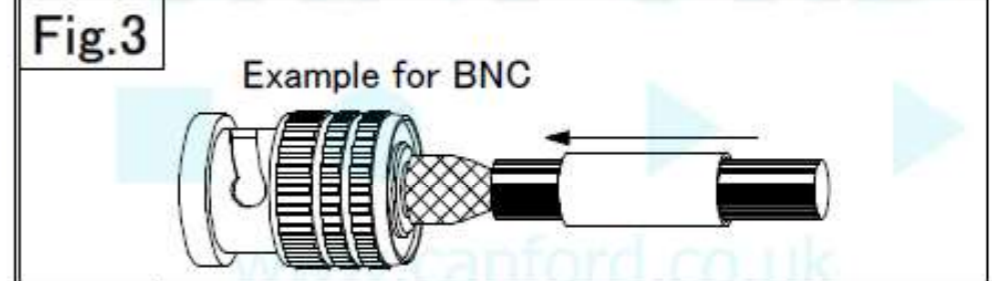

BNC	N (S)
straight  (die casting)	straight 
(slim type) 	right-angle 
right-angle 	TNC 
F	Pin Connector (RCA)
	

Use CANARE tools to assemble CANARE products. Otherwise specified electric conductivity or mechanical strength may not be achieved.

**CANARE**  
COAXIAL CRIMP CONNECTOR  
ASSEMBLY PROCEDURES