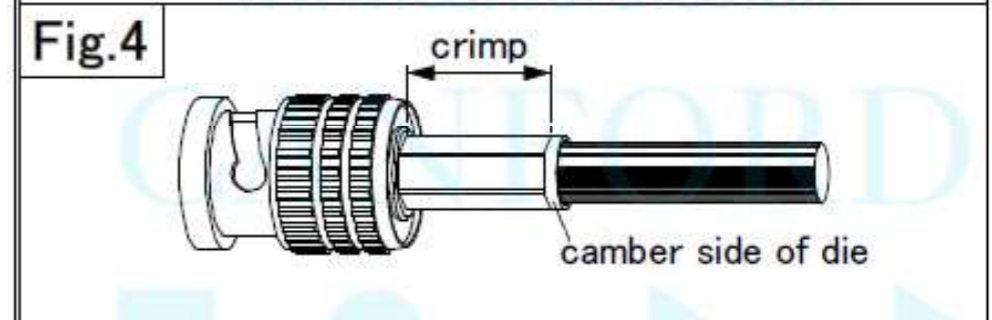

BNC	N (S)
straight  (die casting)	straight 
(slim type) 	right-angle 
right-angle 	TNC 
F	Pin Connector (RCA)
	

Use CANARE tools to assemble CANARE products. Otherwise specified electric conductivity or mechanical strength may not be achieved.

**CANARE**  
COAXIAL CRIMP CONNECTOR  
ASSEMBLY PROCEDURES