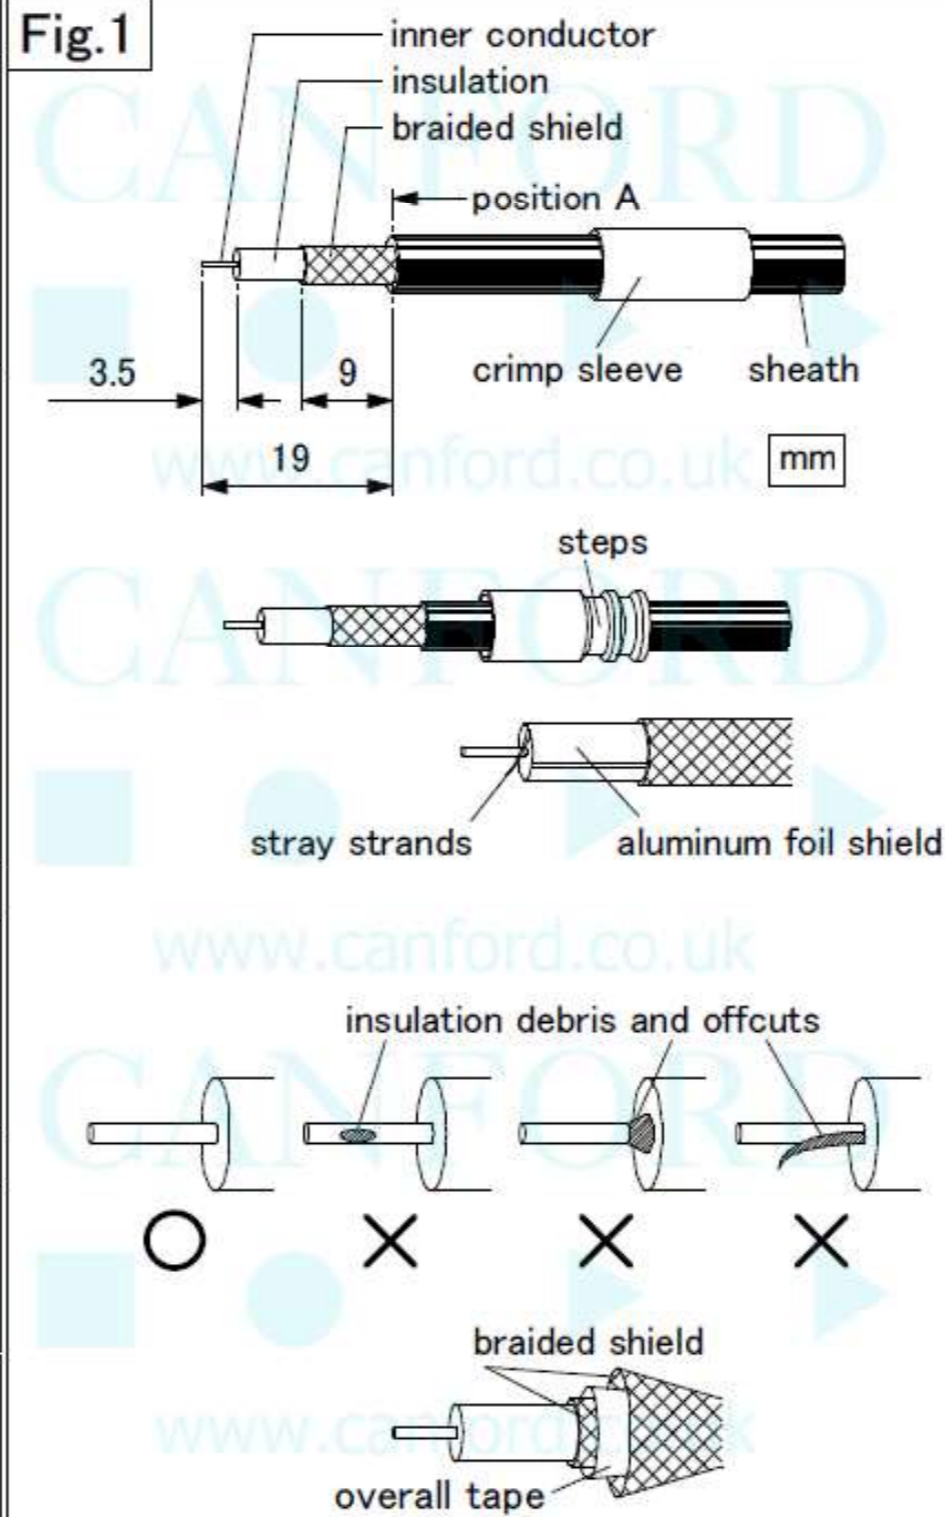

BNC	N (S)
straight  (die casting)	straight 
(slim type) 	right-angle 
right-angle 	TNC 
F	Pin Connector (RCA)
	

Use CANARE tools to assemble CANARE products. Otherwise specified electric conductivity or mechanical strength may not be achieved.

**CANARE**  
COAXIAL CRIMP CONNECTOR  
ASSEMBLY PROCEDURES