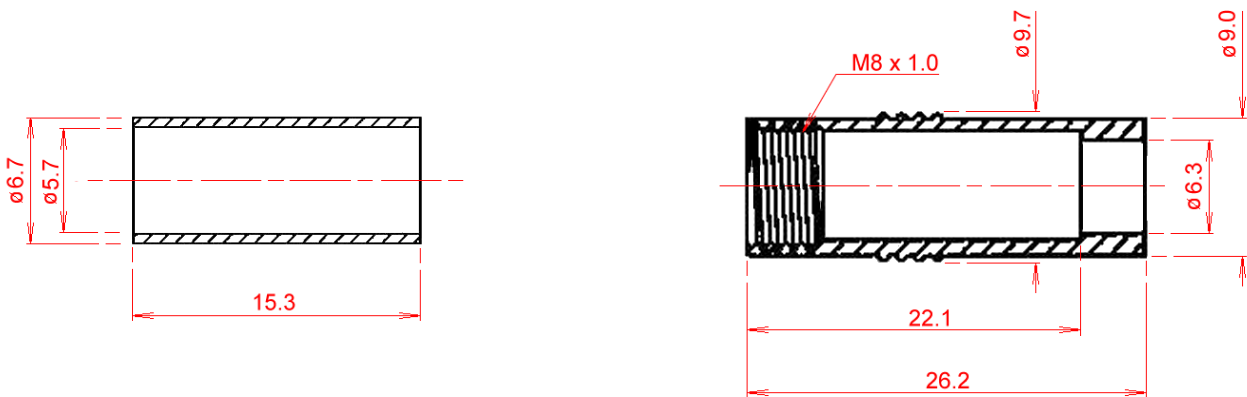

PE Tube

Polyethylene Body Shell insulation tube

Body Shell

Black Plated Brass