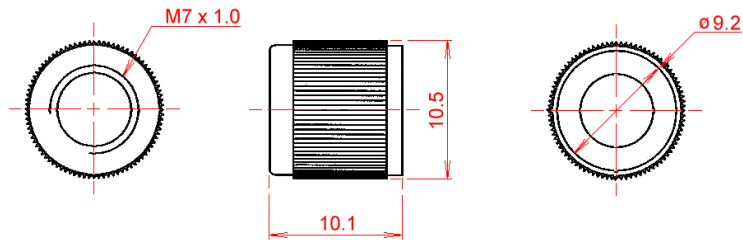

43-251 LOCKING MINIATURE JACK PLUG 3.5mm 3-pole, black

Locking Jack Plug Assembly

Jack Plug Contact Sub Assembly

Gold Plated Brass with Black Polyoxymethylene (POM)
insulation rings separating Tip, Ring & Sleeve