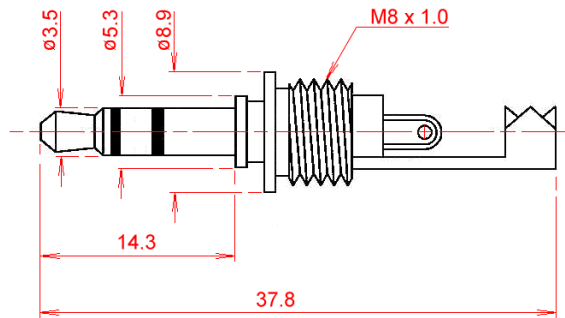

43-251 LOCKING MINIATURE JACK PLUG 3.5mm 3-pole, black

Locking Jack Plug Assembly

Jack Plug Contact Sub Assembly

Gold Plated Brass with Black Polyoxymethylene (POM)
insulation rings separating Tip, Ring & Sleeve

Locking Ring

Black Plated Brass

PE Tube

Polyethylene Body Shell insulation tube

Body Shell

Black Plated Brass