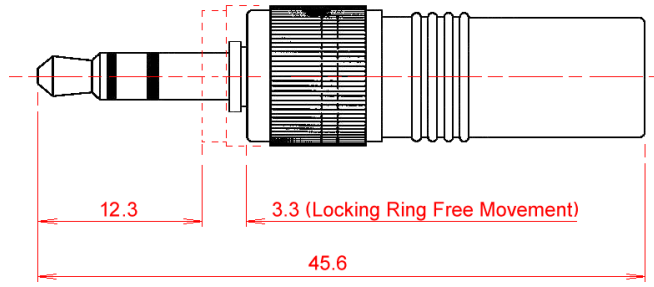

43-251 LOCKING MINIATURE JACK PLUG 3.5mm 3-pole, black

Locking Jack Plug Assembly

Jack Plug Contact Sub Assembly

Gold Plated Brass with Black Polyoxymethylene (POM)
insulation rings separating Tip, Ring & Sleeve

Locking Ring

Black Plated Brass

PE Tube

Polyethylene Body Shell insulation tube

Body Shell

Black Plated Brass