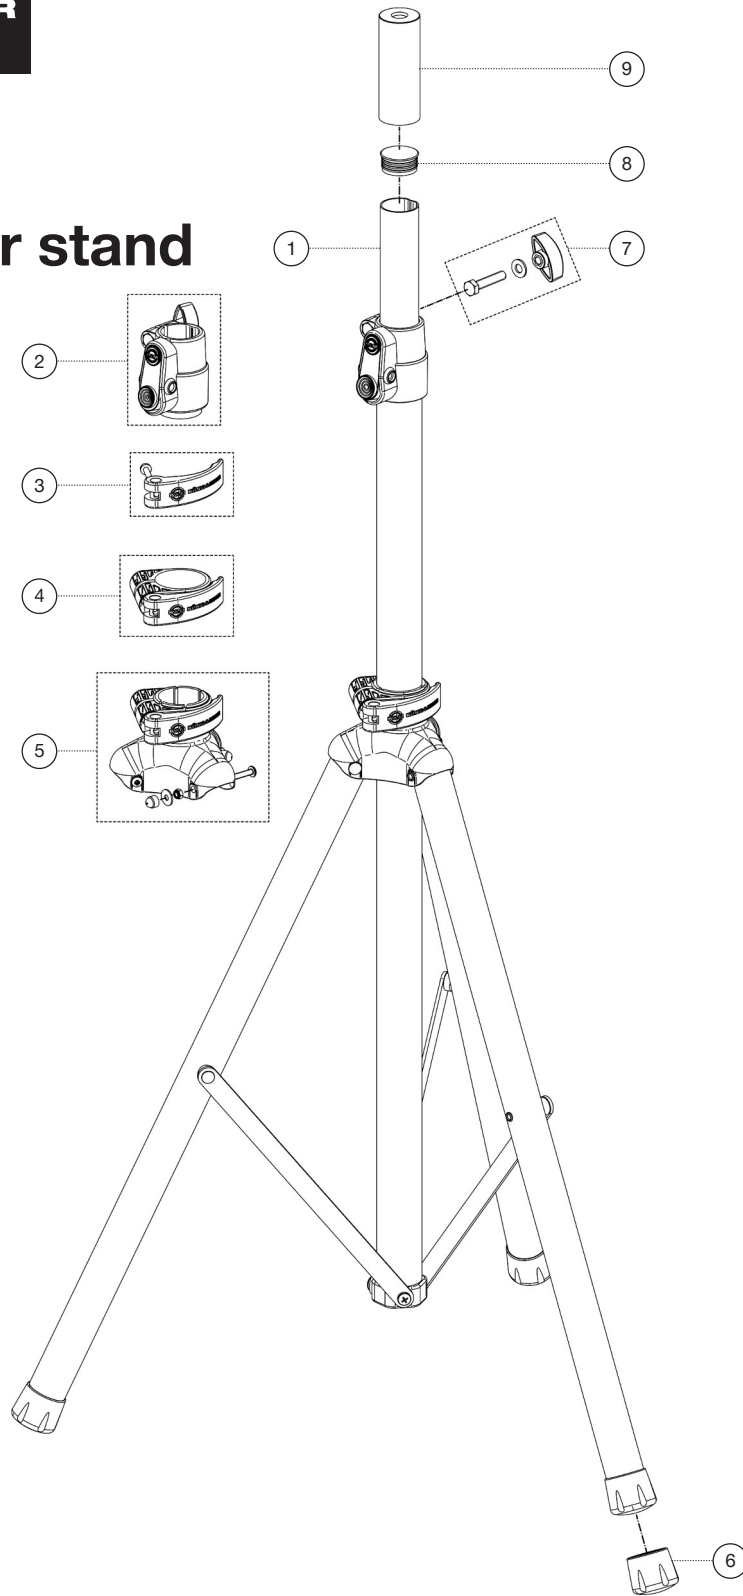

Spare parts list

21449 Speaker stand

21449-000-55 - black

*Rev 02

Position	Description	Article No.	Quantity
1	Extension tube	3-21449-0002	1
2	Tension clamp 42/35 mm complete	03-22-433-55	1
3	Clamping lever large with screw M6 x 63 mm	3-21450-0003	1
4	Clamping ring complete	3-21450-0008	1
5	Clamp large complete with 3 screws	3-21450-0009	1
6	End cap	3-21450-0002	3
7	Screw connection	3-00-000-117	1
8	End cap for extension tube	3-21450-0005	1
9	Adapter sleeve	21326-000-55	1